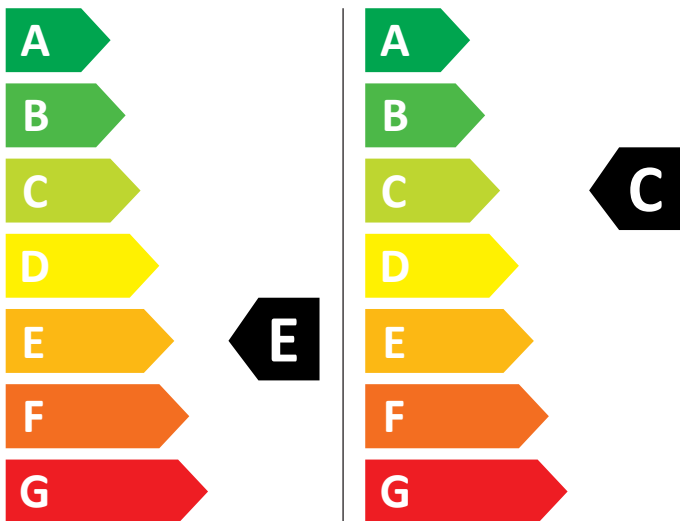

# ENERG

Samsung

WD80T4046CE

326 kWh / 100

63 kWh / 100

5,0 kg

8,0 kg

80 L